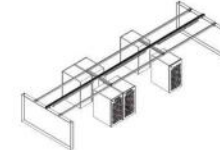

6 Seats Desk Frame with fixed pedestals

(code)	(size) mm
DIA-WS6-1512-P	H725#1500#1240#3
DIA-WS6-1612-P	H725#1600#1240#3
DIA-WS6-1812-P	H725#1800#1240#3